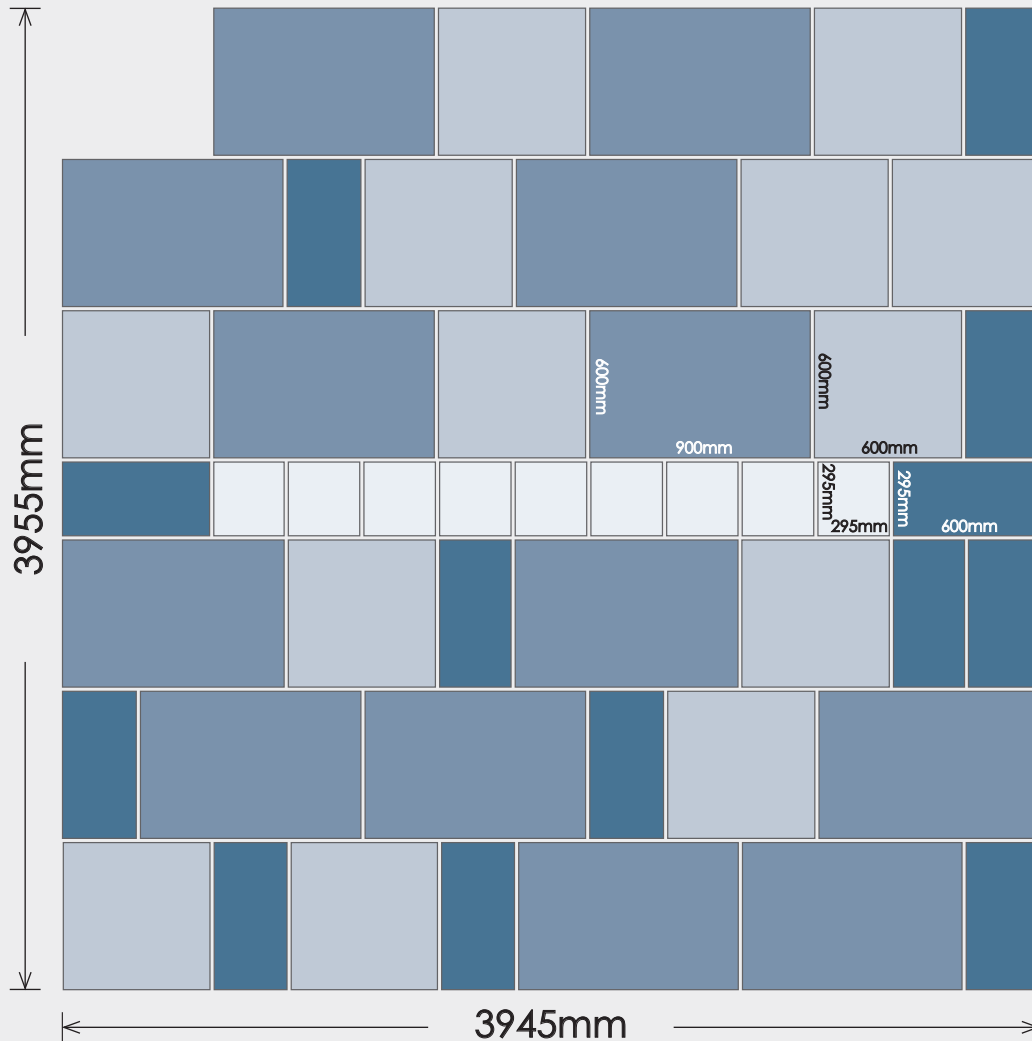

## Contemporary Laying Pattern - 15.28 sqm

This laying pattern needs an extra 600x600mm to complete above shown.

### Flag sizes:

- 13 at 900mm x 600mm
- 13 at 600mm x 600mm
- 13 at 600mm x 295mm
- 9 at 295mm x 295mm

Laying pattern suitable for:  
Granite, Slate, Sandstone Stylis, Sandstone  
& Limestone Classic.

Using these sizes from digbystone, this decorative paving feature can be created in your patio, lawn or a sunny spot in your garden.

### Stockist Details:

Tel:

Price Quoted:

All dimensions shown are nominal. Product is designed to be laid with 10-15mm joints.