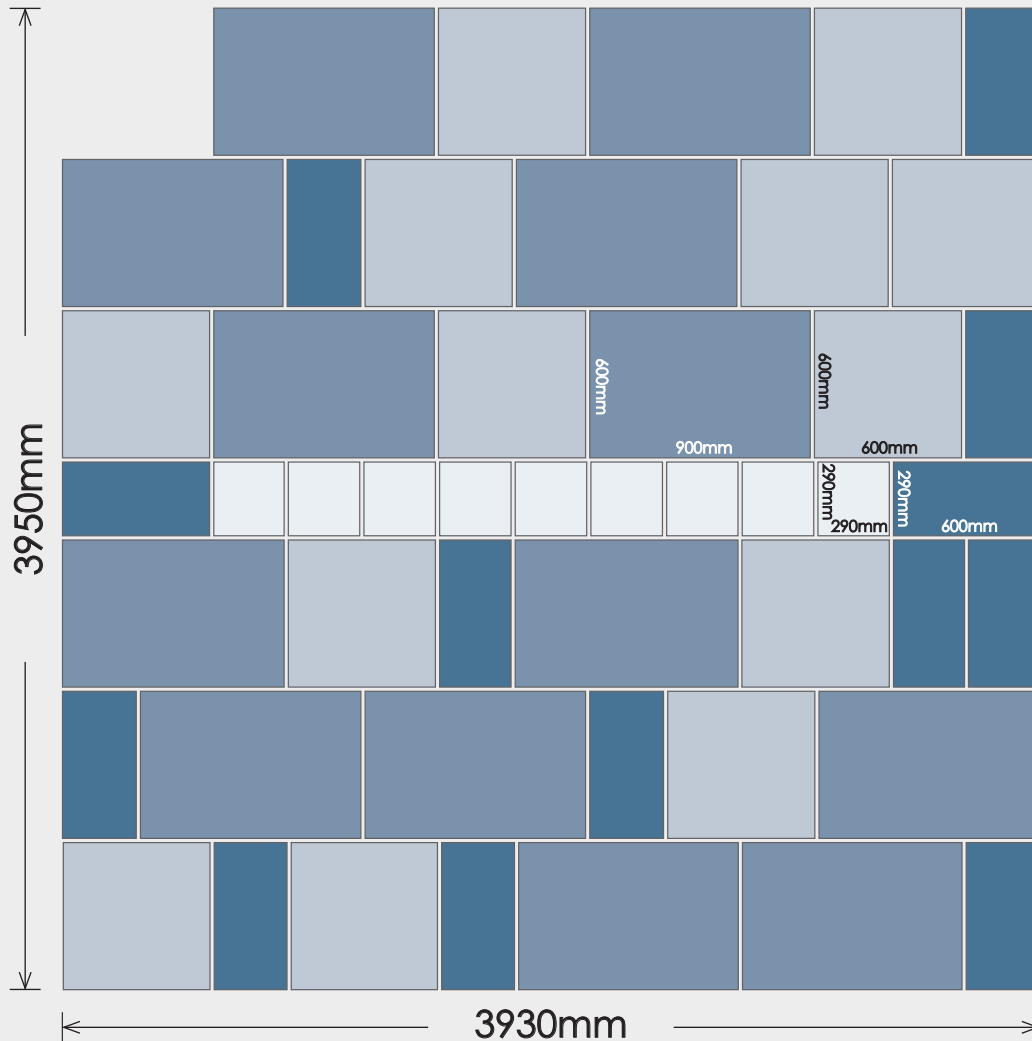

Contemporary Laying Pattern - 15.22 sqm

This laying pattern needs an extra 600x600mm to complete above shown.

Flag sizes:

- 13 at 900mm x 600mm
- 13 at 600mm x 600mm
- 13 at 600mm x 290mm
- 9 at 290mm x 290mm

Laying pattern suitable for:
Sandstone Premium & Sandstone Aged.

Using these sizes from digbystone, this decorative paving feature can be created in your patio, lawn or a sunny spot in your garden.

Notes:

Stockist Details:

Tel:

Price Quoted:

All dimensions shown are nominal. Product is designed to be laid with 10-15mm joints.