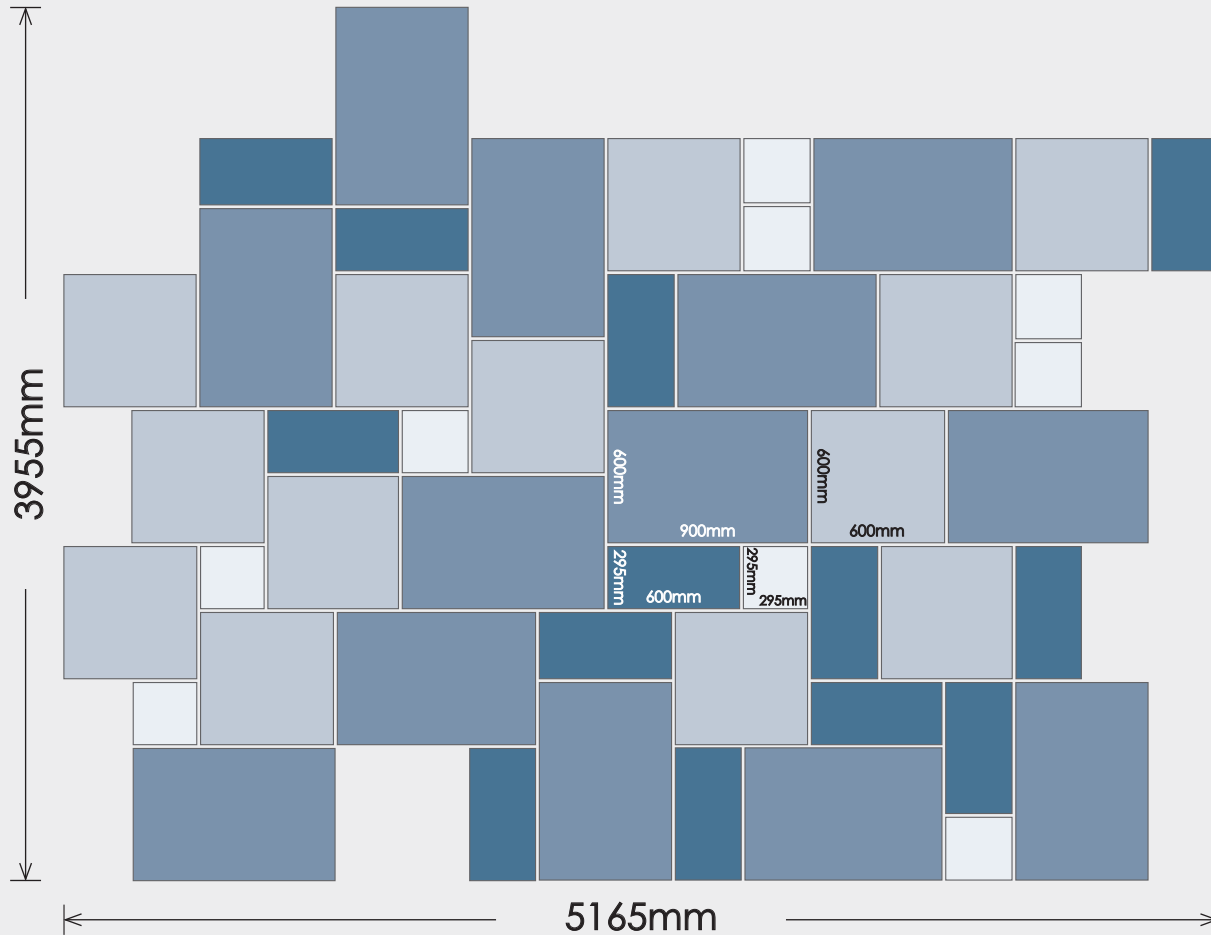

## Interlocking Laying Pattern - 15.28 sqm

### Flag sizes:

- 13 at 900mm x 600mm
- 13 at 600mm x 600mm
- 13 at 600mm x 295mm
- 9 at 295mm x 295mm

Laying pattern suitable for:  
Granite, Slate, Sandstone Stylis, Sandstone  
& Limestone Classic.

Using these sizes from digbystone, this decorative paving feature can be created in your patio, lawn or a sunny spot in your garden.

### Stockist Details:

Tel:

Price Quoted:

All dimensions shown are nominal. Product is designed to be laid with 10-15mm joints.