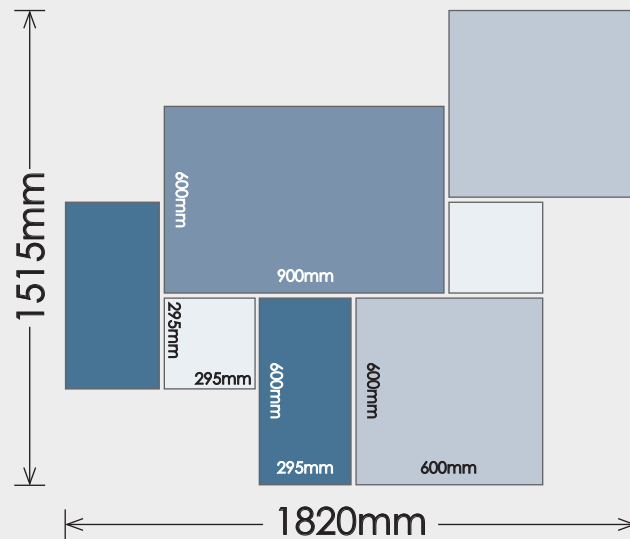

Interlocking Repeat Pattern

To suit flag sizes:

900mm x 600mm
600mm x 600mm
600mm x 295mm
295mm x 295mm

Laying pattern suitable for:
Granite, Slate, Sandstone Stylis, Sandstone
& Limestone Classic.

Using these sizes from digbystone, this decorative paving feature can be created in your patio, lawn or a sunny spot in your garden.

Notes:

Stockist Details:

Tel:

Price Quoted:

All dimensions shown are nominal. Product is designed to be laid with 10-15mm joints.