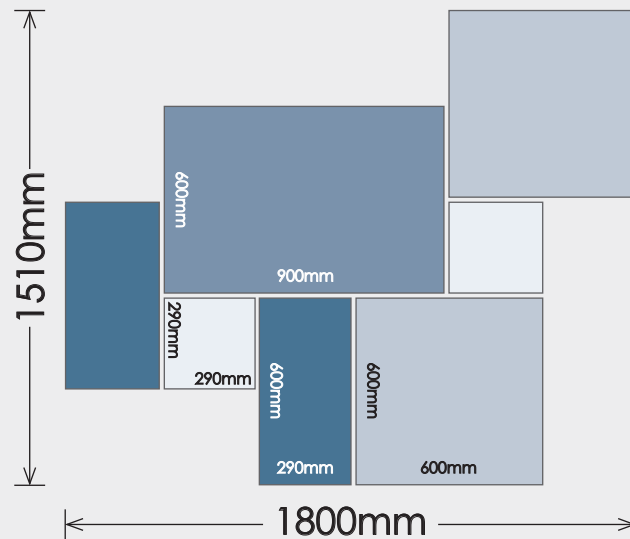

Interlocking Repeat Pattern

To suit flag sizes:

900mm x 600mm
600mm x 600mm
600mm x 290mm
290mm x 290mm

Laying pattern suitable for:
Sandstone Premium & Sandstone Aged.

Using these sizes from digbystone, this decorative paving feature can be created in your patio, lawn or a sunny spot in your garden.

Notes:

Stockist Details:

Tel:

Price Quoted:

All dimensions shown are nominal. Product is designed to be laid with 10-15mm joints.