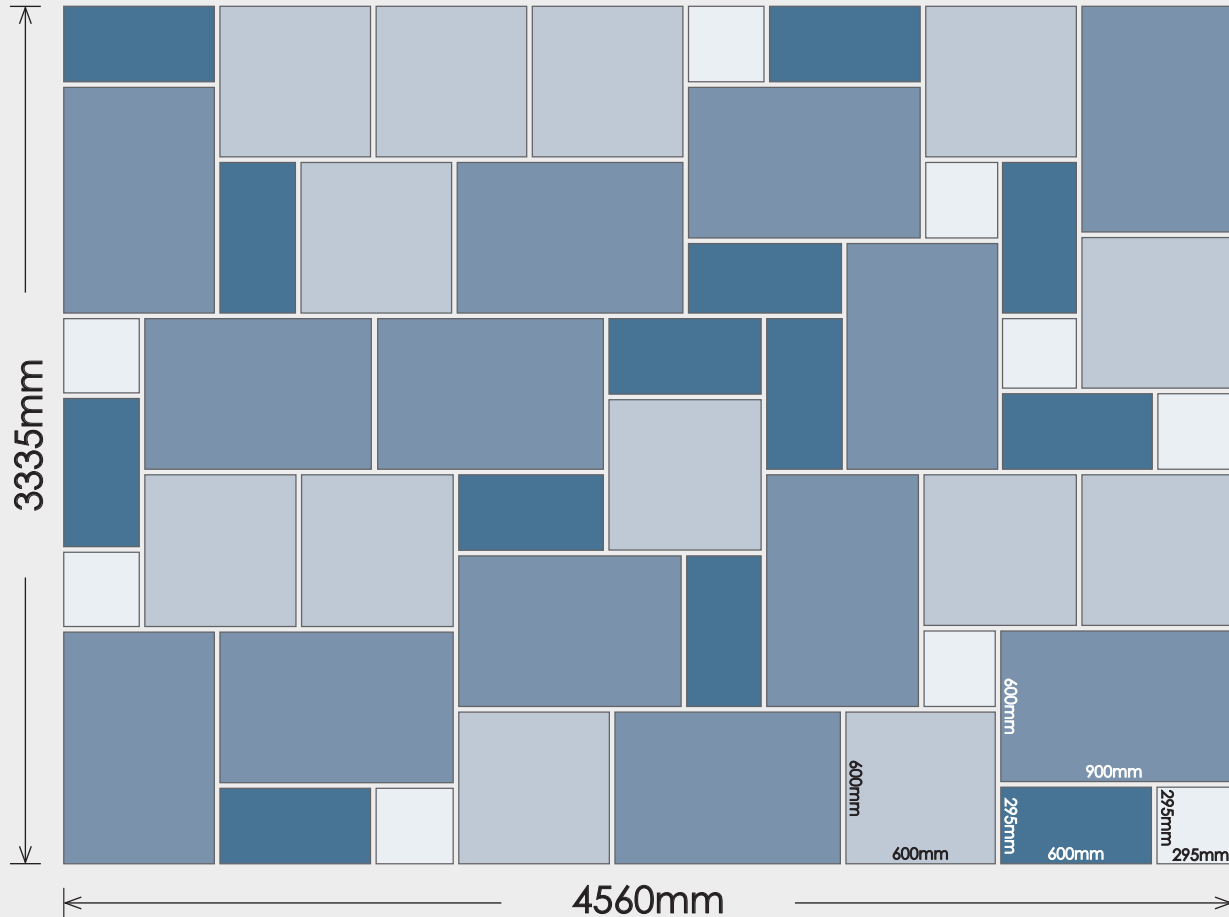

Random Laying Pattern - 15.28 sqm

Flag sizes:

- 13 at 900mm x 600mm
- 13 at 600mm x 600mm
- 13 at 600mm x 295mm
- 9 at 295mm x 295mm

Laying pattern suitable for:
Granite, Slate, Sandstone Stylis, Sandstone
& Limestone Classic.

Using these sizes from digbystone, this decorative paving feature can be created in your patio, lawn or a sunny spot in your garden.

Notes:

Stockist Details:

Tel:

Price Quoted:

All dimensions shown are nominal. Product is designed to be laid with 10-15mm joints.