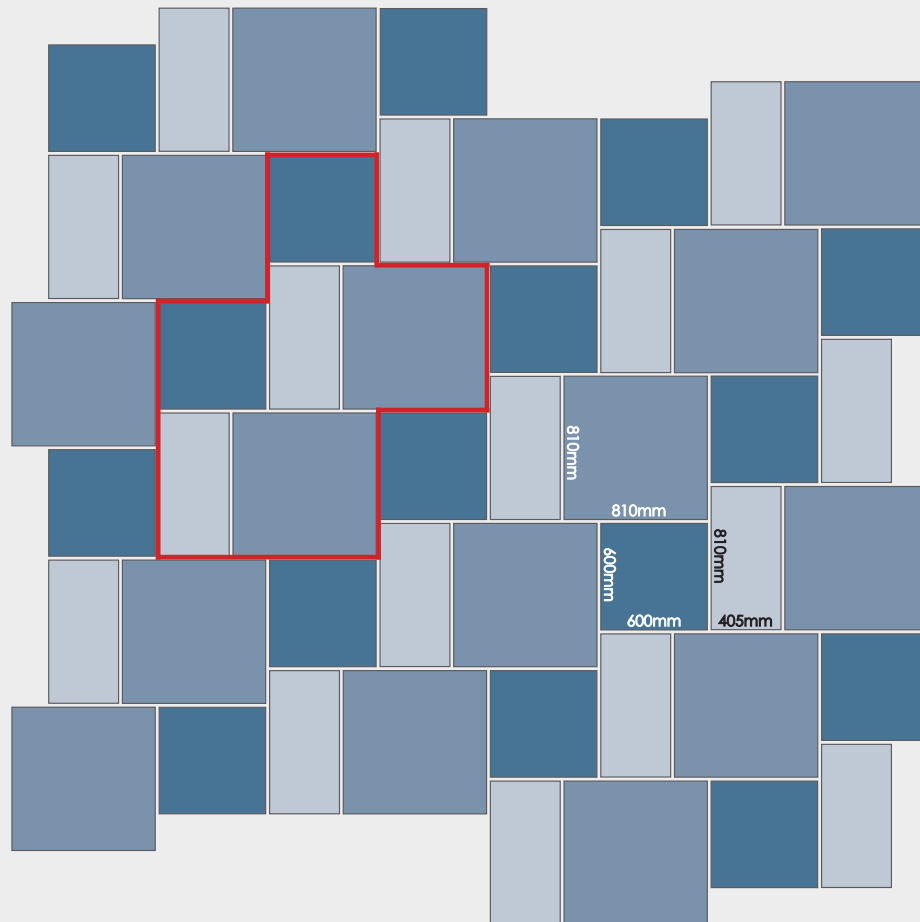

Regale Porcelain Repeat Random Laying Pattern

Area selected in red shows a complete project set.

Flag sizes:

810mm x 810mm

600mm x 600mm

810mm x 405mm

Laying pattern suitable for:
Regale Porcelain project sets.

Using these sizes from digbystone, this decorative paving feature can be created in your patio, lawn or a sunny spot in your garden.

Notes:

Stockist Details:

Tel:

Price Quoted:

All dimensions shown are nominal. Product is designed to be laid with 10-15mm joints.