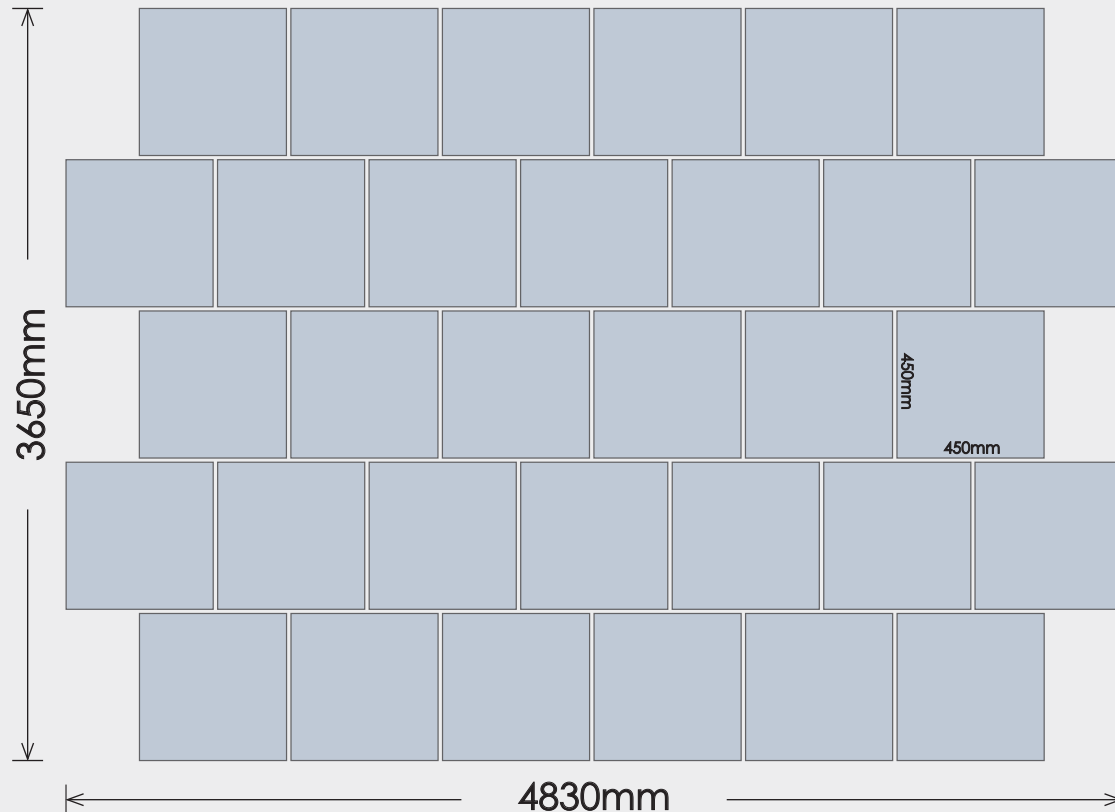

Square Laying Pattern - 20.25 sqm

Laying pattern shown does not use a complete pack.

Flag sizes:

450mm x 450mm

Laying pattern suitable for:
Granite Squares and
Regale Porcelain 450x450mm.

Using these sizes from digbystone, this decorative paving feature can be created in your patio, lawn or a sunny spot in your garden.

Notes:

Stockist Details:

Tel:

Price Quoted:

All dimensions shown are nominal. Product is designed to be laid with 10-15mm joints.