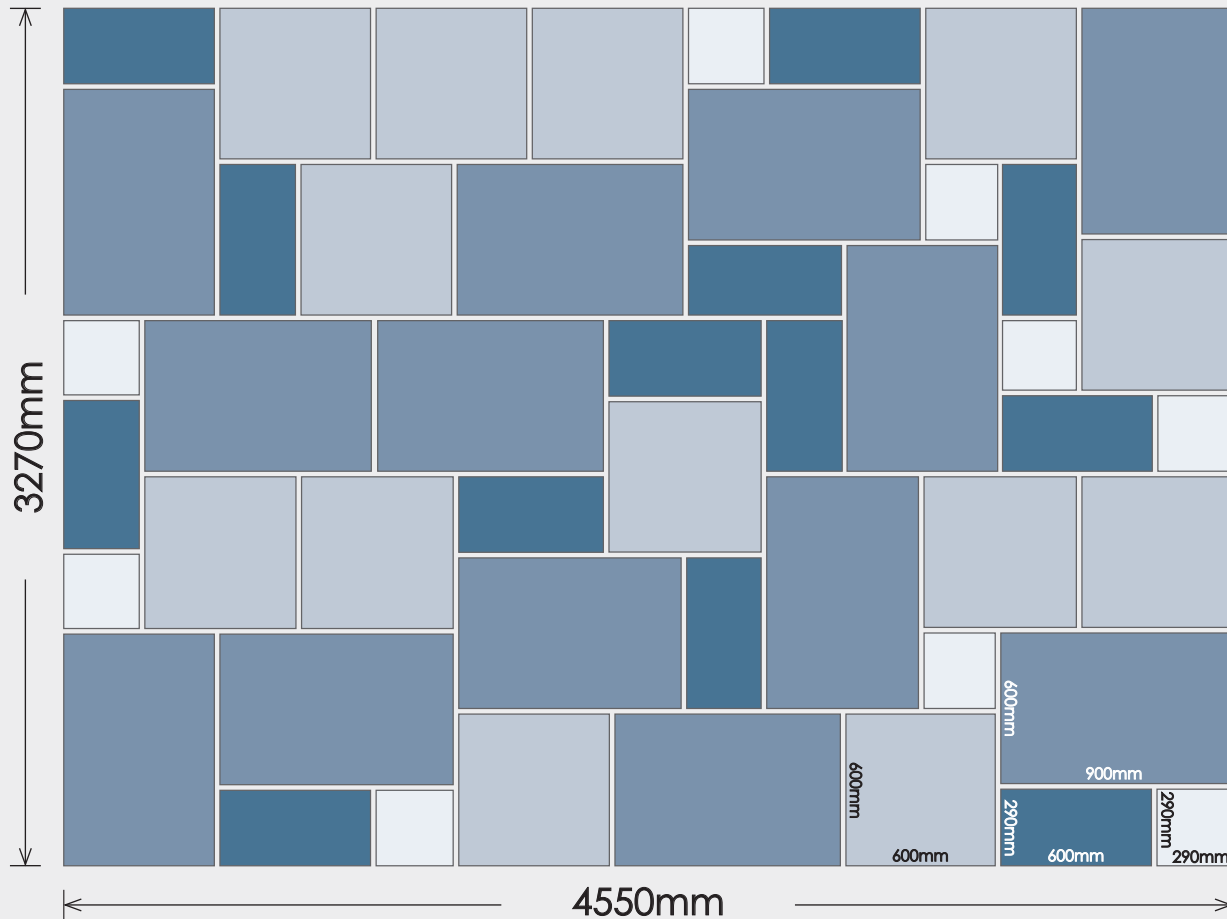

Random Laying Pattern - 15.22 sqm

Flag sizes:

- 13 at 900mm x 600mm
- 13 at 600mm x 600mm
- 13 at 600mm x 290mm
- 9 at 290mm x 290mm

Laying pattern suitable for:
Sandstone Premium & Sandstone Aged.

Using these sizes from digbystone, this decorative paving feature can be created in your patio, lawn or a sunny spot in your garden.

Notes:

Stockist Details:

Tel:

Price Quoted:

All dimensions shown are nominal. Product is designed to be laid with 10-15mm joints.