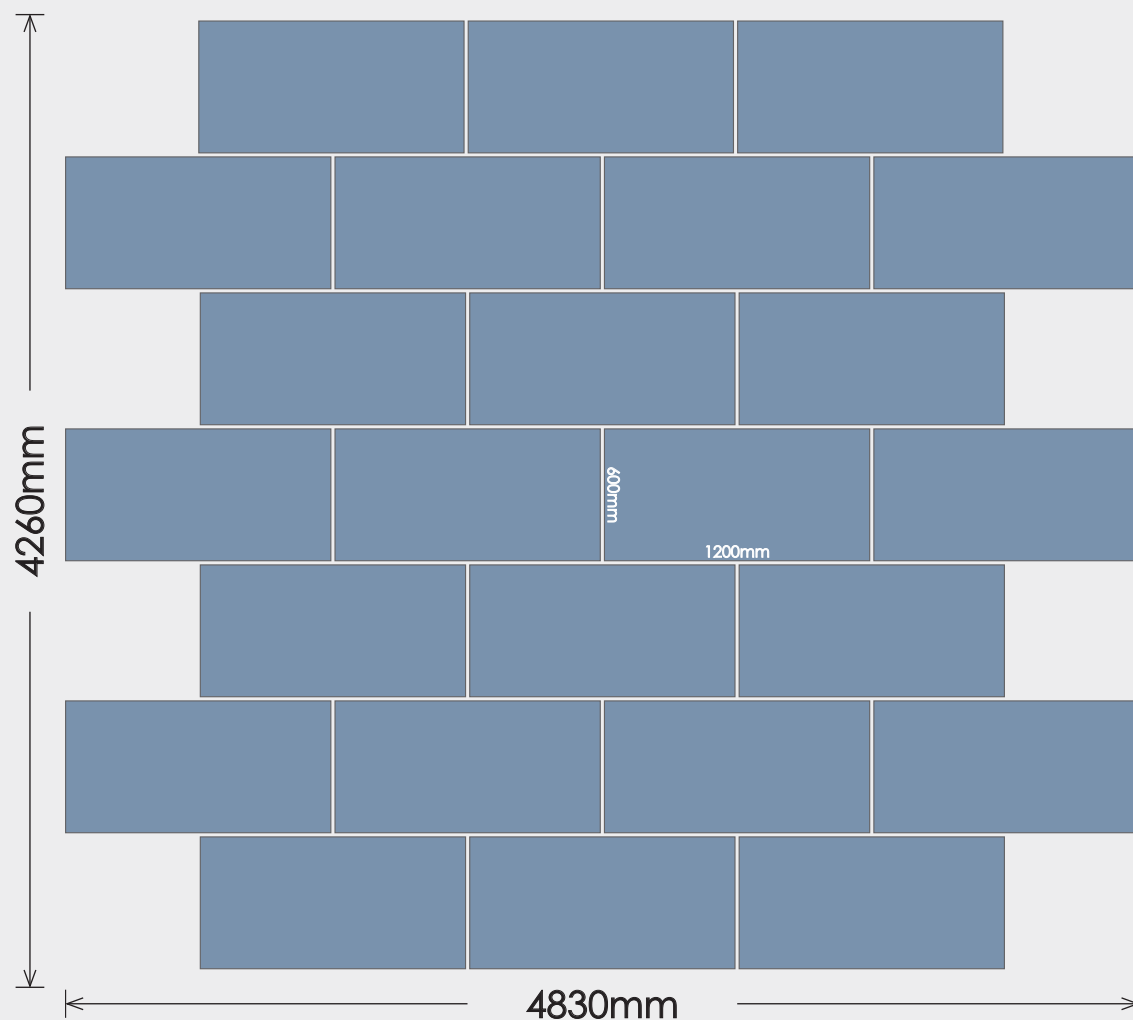

Grande Laying Pattern - 17.28 sqm

Laying Pattern shown uses a full pack of Grande.

Flag sizes:

24 at 1200mm x 600mm

Laying pattern suitable for:
Grande, Gigante Porcelain and Quartz
Porcelain 1200x600mm.

Using these sizes from digbystone, this decorative paving feature can be created in your patio, lawn or a sunny spot in your garden.

Notes:

Stockist Details:

Tel:

Price Quoted:

All dimensions shown are nominal. Product is designed to be laid with 10 -15mm joints.