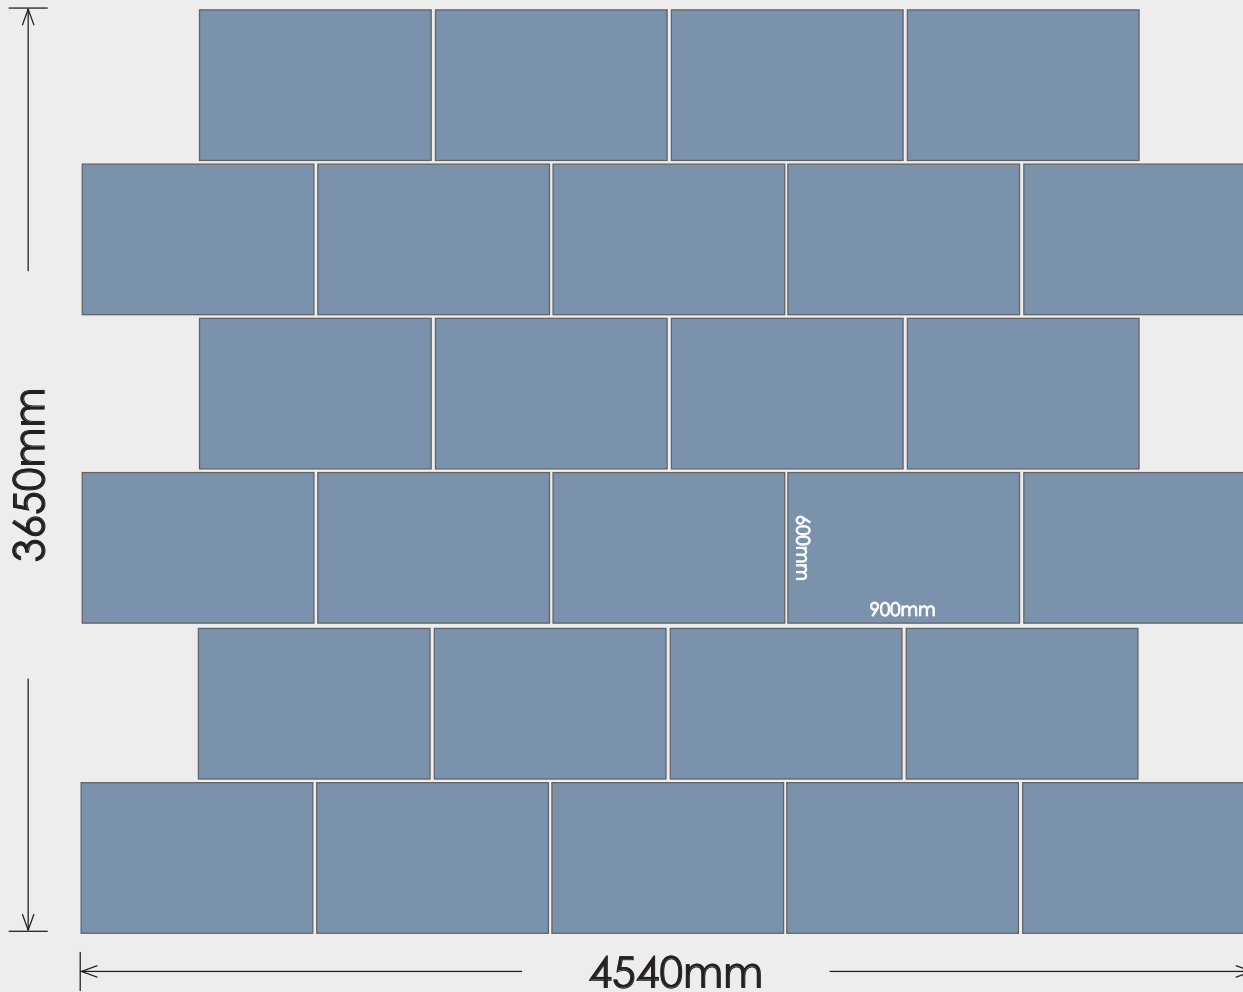

900x600mm Stretcher Bond Laying Pattern

Flag sizes:
900x600mm

Laying pattern suitable for:
Granite, Slate, Limestone Classic &
Sandstone Premium in 900x600mm

Using these sizes from digbystone, this decorative paving feature can be created in your patio, lawn or a sunny spot in your garden.

Notes:

Stockist Details:

Tel:

Price Quoted:

All dimensions shown are nominal. Product is designed to be laid with 10 -15mm joints.