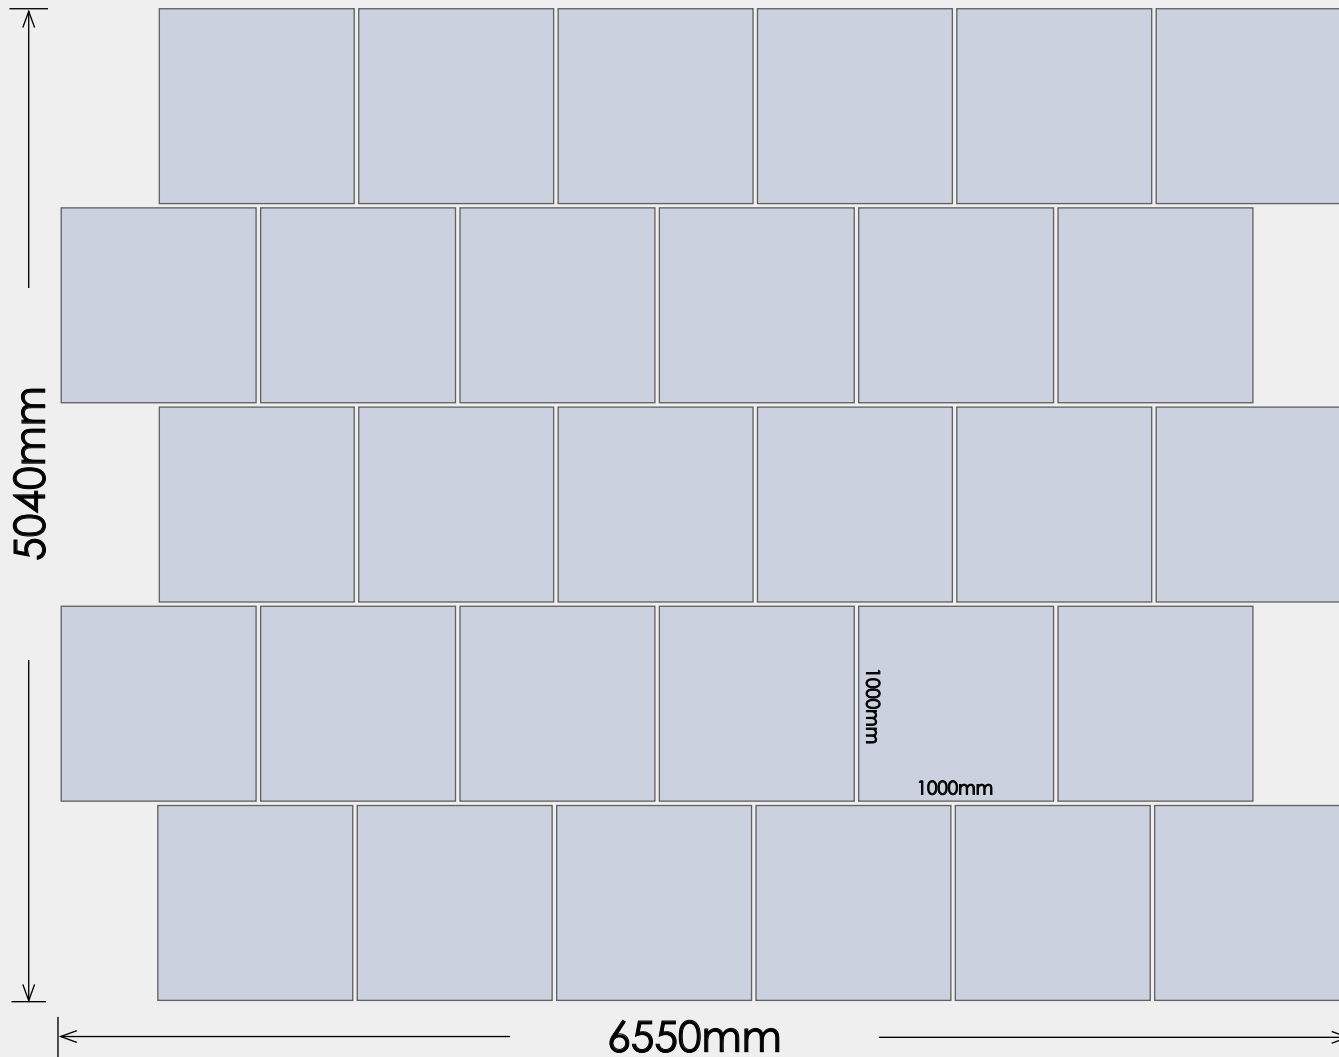

## 1000x1000mm Stretcher Bond Laying Pattern

**Flag sizes:**  
1000x1000mm

Laying pattern suitable for:  
Grand Place  
in 1000x1000mm

Using these sizes from digbystone, this decorative paving feature can be created in your patio, lawn or a sunny spot in your garden.

**Notes:**

**Stockist Details:**

**Tel:**

**Price Quoted:**

All dimensions shown are nominal. Product is designed to be laid with 10 -15mm joints.