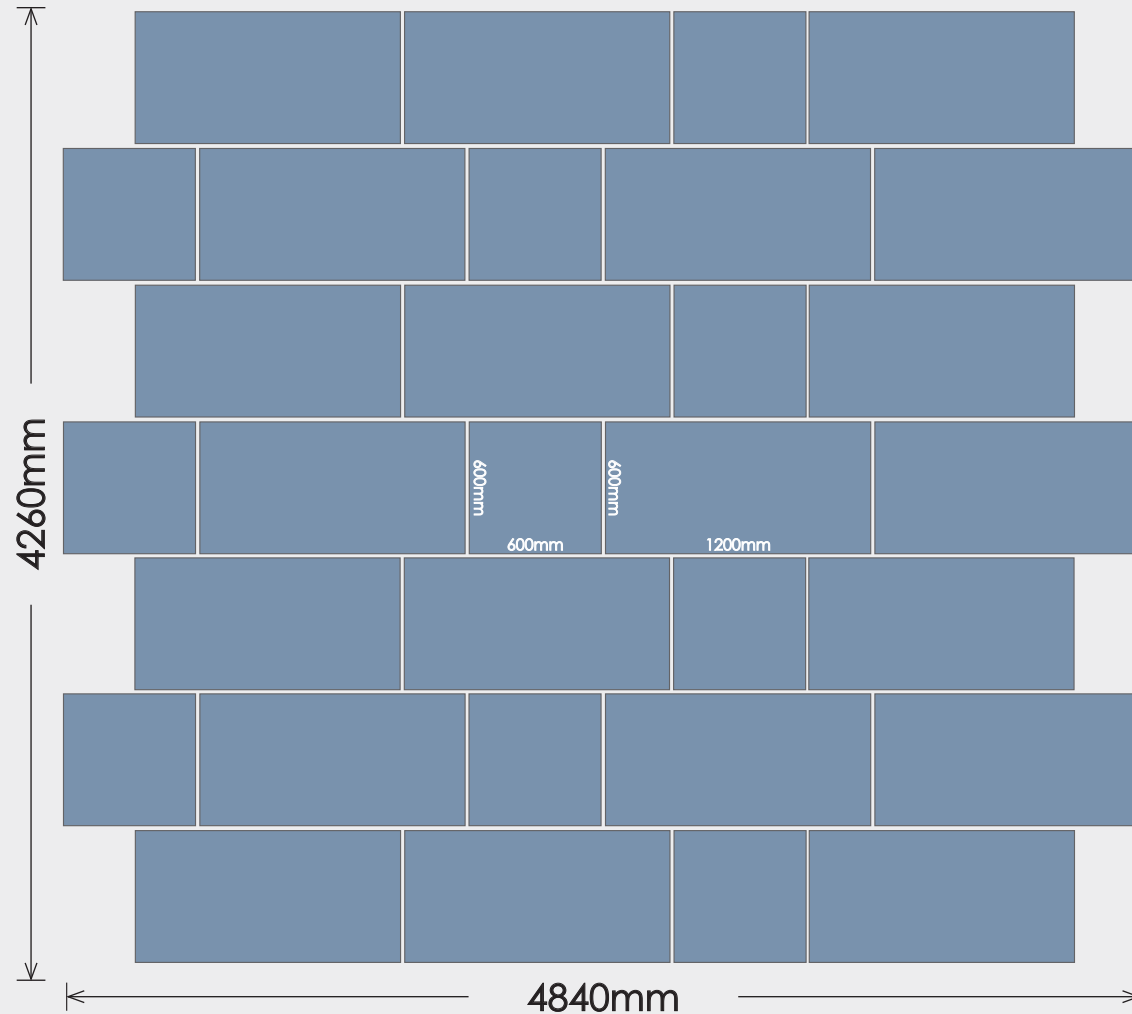

## Gigante Laying Pattern

Laying Pattern shown using both Gigante sizes in a staggered strecher bond style

### Flag sizes:

1200mm x 600mm  
600mm x 600mm

Laying pattern suitable for:

Gigante 1200x600mm  
Essential Porcelain 1200x600mm/600x600mm.

Using these sizes from digbystone, this decorative paving feature can be created in your patio, lawn or a sunny spot in your garden.

### Stockist Details:

Tel:

Price Quoted:

All dimensions shown are nominal. Product is designed to be laid with 10 -15mm joints.