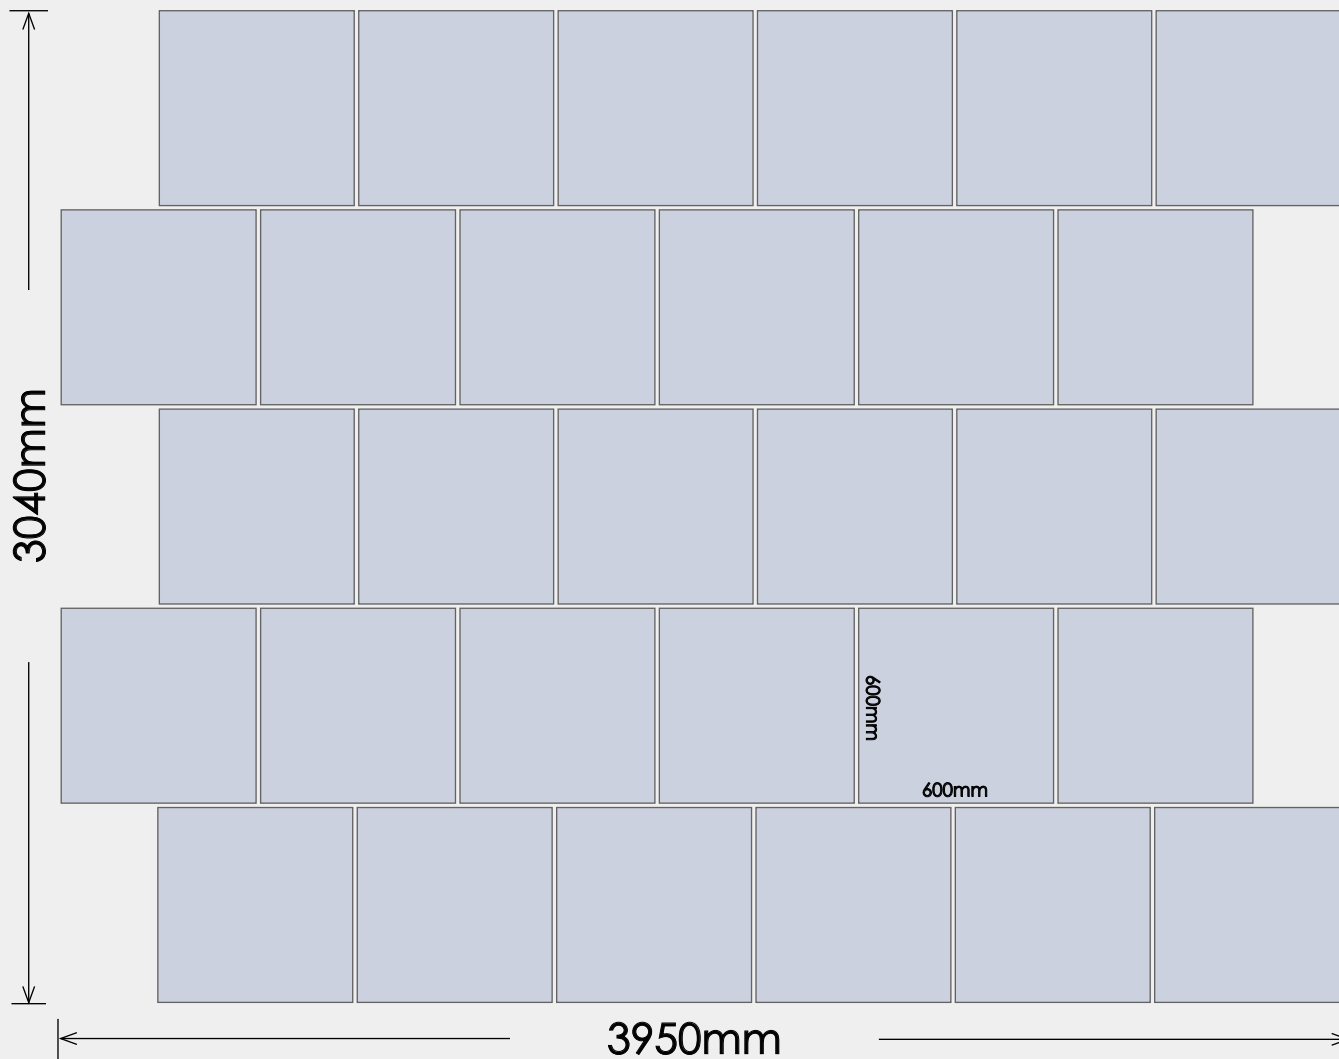

600x600mm Stretcher Bond Laying Pattern

Flag sizes:
600x600mm

Laying pattern suitable for:
Gigante Porcelain, Quartz Porcelain,
Country Porcelain, Regale Porcelain,
Evolution Stone, Granite, Slate,
Limestone Classic, Essential Porcelain &
Sandstone Premium in 600x600mm

Using these sizes from digbystone, this decorative paving feature can be created in your patio, lawn or a sunny spot in your garden.

Notes:

Stockist Details:

Tel:

Price Quoted:

All dimensions shown are nominal. Product is designed to be laid with 10 -15mm joints.