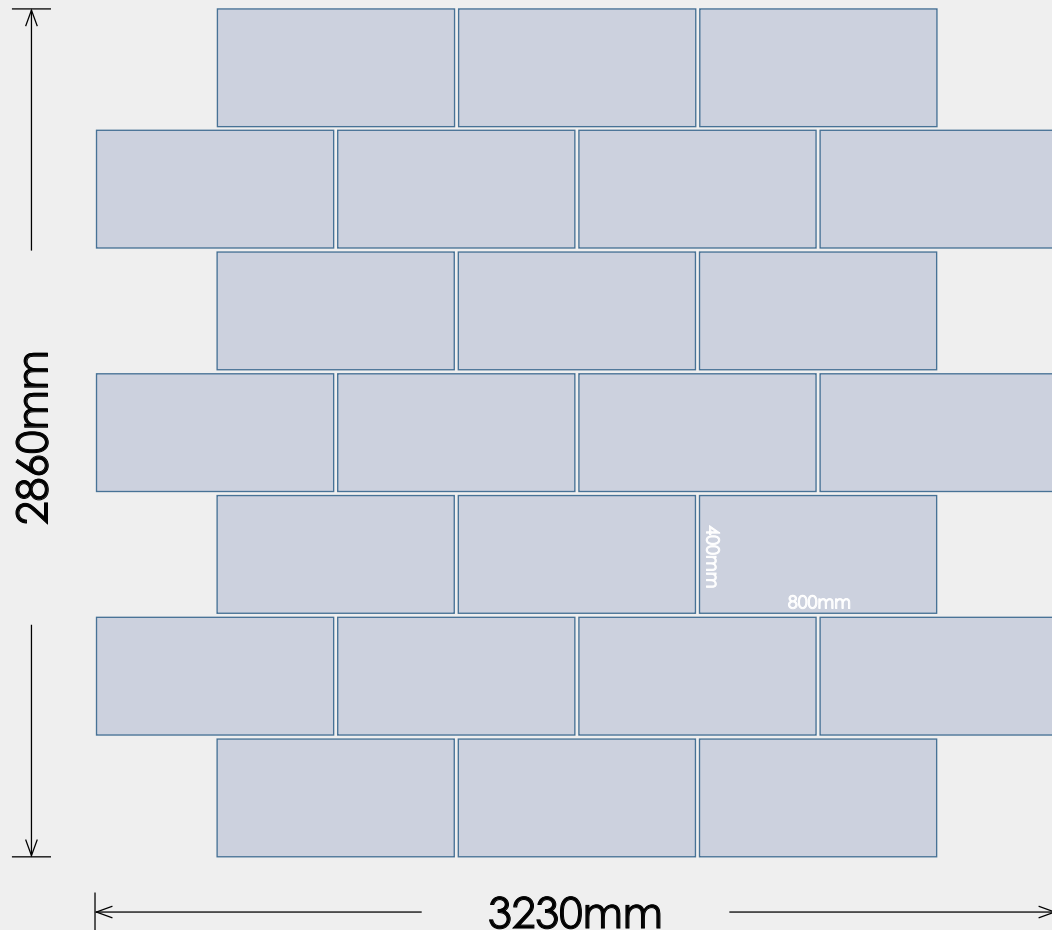

Porcelain Stretcher Bond Laying Pattern

Flag sizes:
800x400mm

Laying pattern suitable for:
Torre 800x400mm

Using these sizes from digbystone, this decorative paving feature can be created in your patio, lawn or a sunny spot in your garden.

Notes:

Stockist Details:

Tel:

Price Quoted:

All dimensions shown are nominal. Product is designed to be laid with 10 -15mm joints.